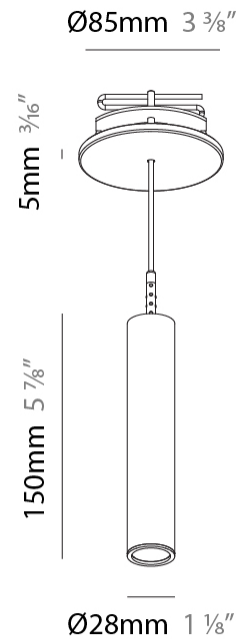

ELECTRICAL

Lamp Type: LED (Zhaga Standard)
Input Wattage (W): 6.6
Total Output Wattage (W): 6
Dimming: Tri-Mode (Non-Dimming and Phase Dimming (120Vac only) and 0-10V Dimming)
Driver Included: Yes
Driver Location: External
Driver Type: Constant Current - Universal
Driver Class: Class 2
Housing: ENCP3 w/Quick Connect
Input Voltage (V): 120 - 277
Constant Current (MA): 500

LED

Number of LEDs: 1
Color Temperature (°K): 2700 / 3000 / 4000
Max. Delivered Lumen (lm): 330 / 360 / 380
CRI: >90 CRI
Lamp Life (hrs): 50000
Upon Request: ***3500K available in minimum quantities (larger quantities upon request)

OPTICAL

Optic°: 24 / 32 / 58

RATINGS AND CERTIFICATIONS

Certified By: Certified for North American Standards

© 2026, T 1800-388-3382, F 416-247-9319, www.zaneen.com

Available for International specifications by adding 'INT' at the end of the existing Model #. For assistance on 'custom' specifications, contact zteam@zaneen.com. In a constant effort to supply the best product, we reserve the right to change specifications or materials without notice. The most recent specification sheets are found at zaneen.com