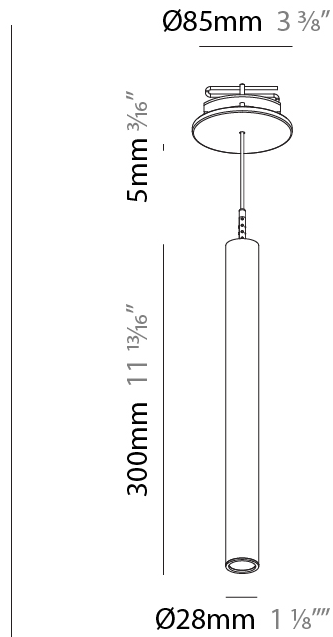

ELECTRICAL

Lamp Type: LED (Zhaga Standard)
Input Wattage (W): 6.6
Total Output Wattage (W): 6
Dimming: Tri-Mode (Non-Dimming and Phase Dimming (120Vac only) and 0-10V Dimming)
Driver Included: Yes
Driver Location: External
Driver Type: Constant Current - Universal
Driver Class: Class 2
Housing: ENCP3 w/Quick Connect
Input Voltage (V): 120 - 277
Constant Current (MA): 500

LED

Number of LEDs: 1
Color Temperature (°K): 2700 / 3000 / 4000
Max. Delivered Lumen (lm): 330 / 360 / 380
CRI: >90 CRI
Lamp Life (hrs): 50000
Upon Request: ***3500K available in minimum quantities (larger quantities upon request)

OPTICAL

Optic°: 24 / 32 / 58

RATINGS AND CERTIFICATIONS

Certified By: Certified for North American Standards

© 2026, T 1800-388-3382, F 416-247-9319, www.zaneen.com

Available for International specifications by adding 'INT' at the end of the existing Model #. For assistance on 'custom' specifications, contact zteam@zaneen.com.

In a constant effort to supply the best product, we reserve the right to change specifications or materials without notice. The most recent specification sheets are found at zaneen.com